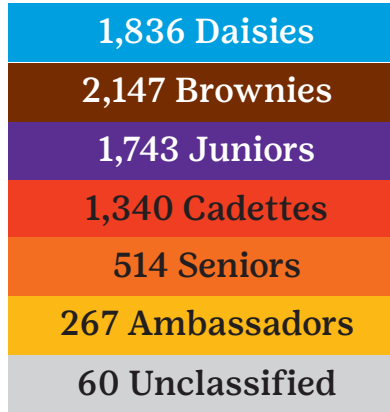

Where The Journey Begins

Our 2021-2022 Membership

Each level of Girl Scouts is unique with a wide variety of activities to try. Girl Scouts can begin in kindergarten and join all the way through twelfth grade. As a Girl Scout progresses, every level builds upon the last and allows them to explore their interests in a way that is meaningful and age-appropriate.

Our volunteers make Girl Scouting happen! Their time, talents, and energy make a difference in girls' lives. Girl Scouts of Historic Georgia thanks all of our volunteers for their continued commitment to girls everywhere and recognizes their outstanding contributions throughout the year.