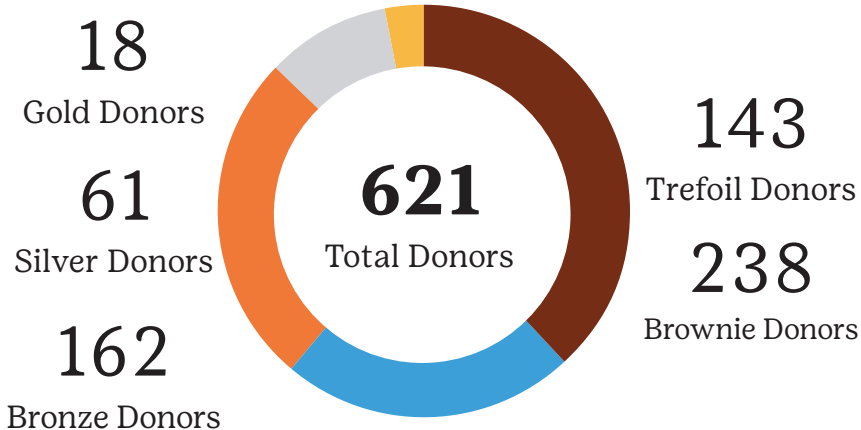

Juliette Gordon Low Society

The Juliette Gordon Low Society recognizes those who have arranged planned giving.

Erik & Eva Anderson
Isabella G. Arce
Kristina Banks
Dianne Belk and
    Lawrence Calder
Dianne Belk and
    Lawrence Calder
Girl Scouts
Movement-wide
Challenge Planned Gift
Monal Denise Boles
Myra Blackmon
Debbie Caballero
Ron and Sue Chipman
Elizabeth Connell
Deborah Dees
Sue Else

Thomas Feldman
Sue Goldsmith
McGuire Gordon and
    Carolyn Stefanco
Harriet Hessam
Tawab Hessam
Cheryl K. Legette
Patricia Lyons
Kim Melton
Sherry Minnich
Dick and Lee Moeller
Fraley Carlton
    Turnipseed
Janelle and Dennis
    VanReenen
Sally Boyett Whatley

Girl Scout Ambassadors don't just follow in others' footsteps—they carve their own paths. Their innovative thinking, optimism, and ability to bring people together inspires everyone around them. When girls combine their passions with a plan, they can change the world.